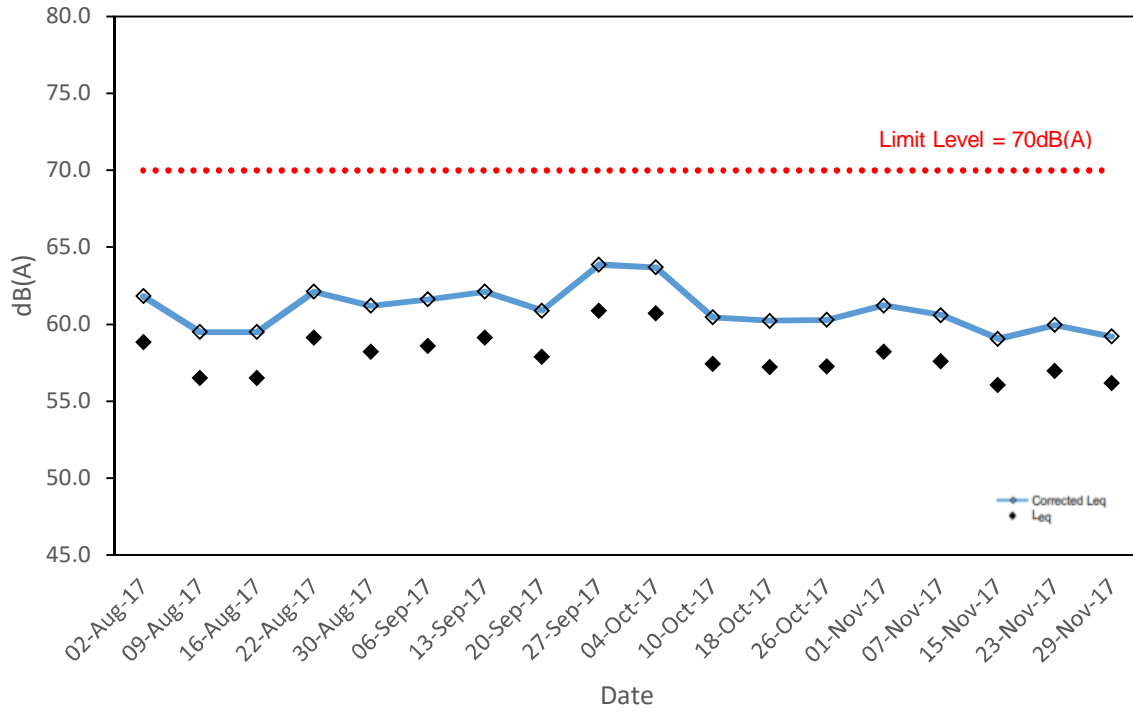

Graphical Plot for Noise Monitoring Data (August - November 2017)

Noise Level for 30 min, dB(A), at NM1A

Noise Level for 30 min, dB(A), at NM2